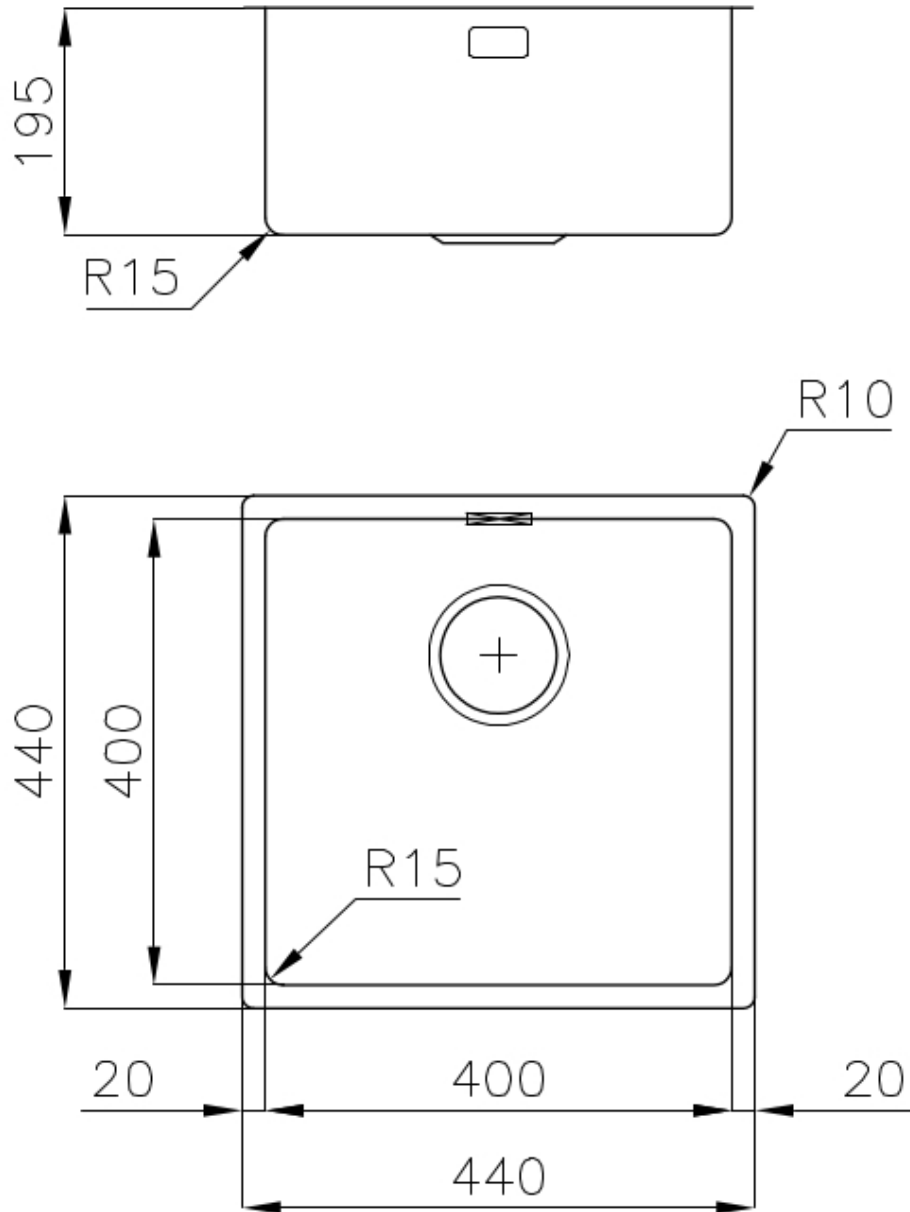

Texture Vintage

Base 45 cm

Dimensions 440x440 mm

Standard fittings Fixing hooks, gasket, drain, overflow and siphon, boxed packing

Mixer holes No standard holes

Built-in hole [View technical data sheet](#)

Drainer No

Width 44 cm

Bowl dimension 400x400mm

Number of bowls 1 bowl

Waste fitting 3,5" drain

FEATURES

VINTAGE PVD The prestigious PVD finish combines with the care for detail of the Vintage finish, to create a combination of unique elegance.

High thickness 1mm thick steel. A significant thickness, which guarantees the maximum sturdiness and durability.

Basket 3,5" waste fitting The drain is equipped with a large 3.5" drain, with the practical basket cap that prevents the discharge of solid parts.

Small radius Bowls with squared shapes with a modern design and an increased capacity, for a minimal aesthetics connected with an extreme practicality.

TECHNICAL DATA

Cut out size
Dimensioni per foratura top